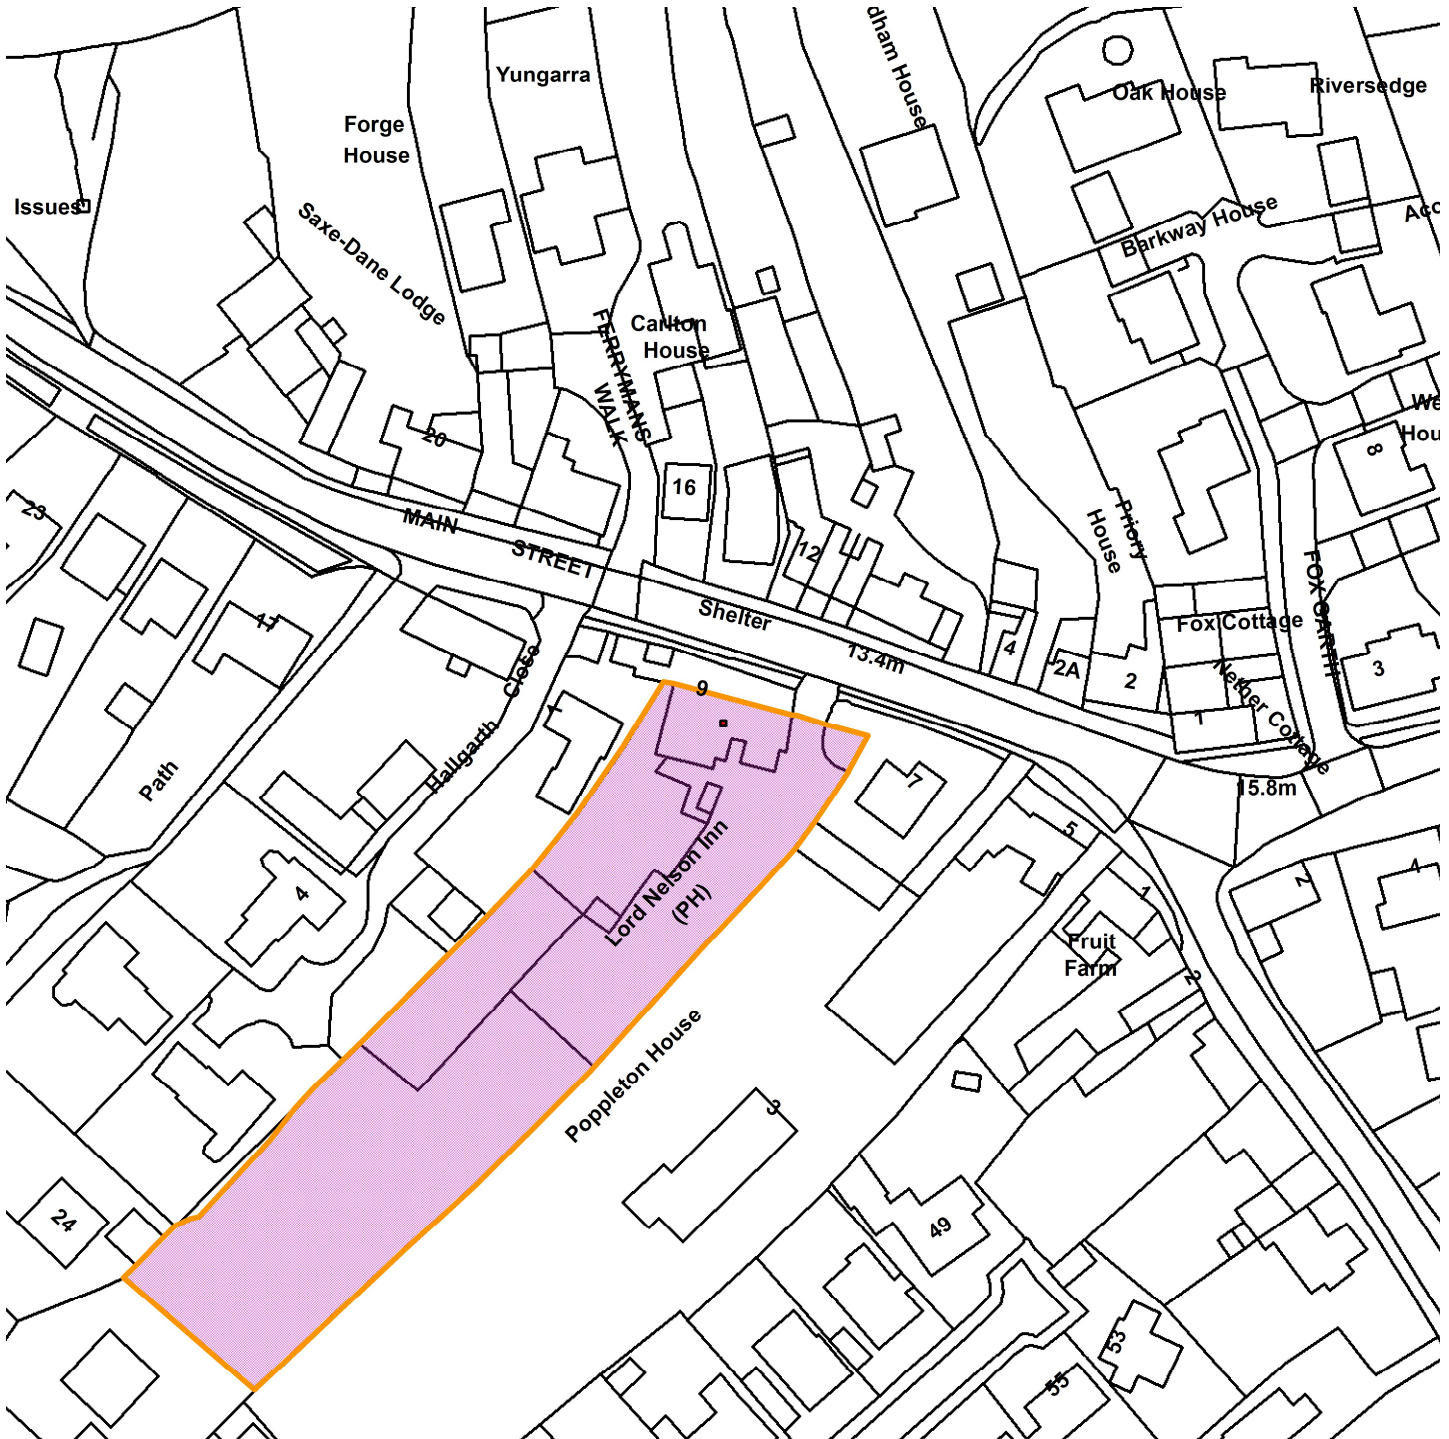

The Lord Nelson, Main St, Nether Poppleton

18/02692/FUL

GIS by ESRI (UK)

Scale : 1:1159

Reproduced from the Ordnance Survey map with the permission of the Controller of Her Majesty's Stationery Office © Crown Copyright 2000.

Unauthorised reproduction infringes Crown Copyright and may lead to prosecution or civil proceedings.

Produced using ESRI (UK)'s MapExplorer 2.0 - <http://www.esriuk.com>

Organisation	City of York Council
Department	Economy & Place
Comments	Site Location Plan
Date	07 September 2020
SLA Number	